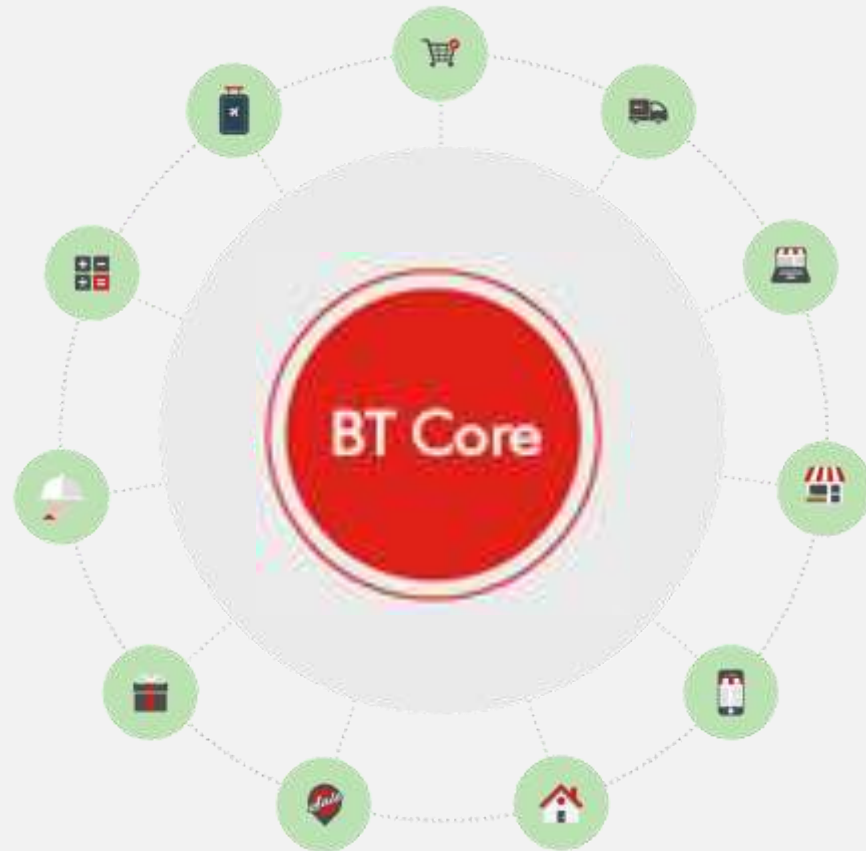

*Life*Banking®

A young girl with long, wavy, light brown hair is smiling and holding a white tablet. The tablet screen is black with white text. She is wearing a light blue long-sleeved shirt. The background is a plain, light-colored wall.

*“Una nueva forma de
relacionarse, crear e
intercambiar valor entre la
Institución Financiera y sus
Clientes”*

LifeBanking®

amazon.com[®]

The Amazon logo features the text "amazon.com" in a bold, black, sans-serif font. A registered trademark symbol (®) is located at the top right of the text. Below the text is a curved orange arrow that starts under the letter 'a' and ends under the letter 'm', pointing to the right.

FedEx

The FedEx logo consists of the word "FedEx" in a bold, sans-serif font. The letters "Fed" are in a dark blue color, and the letters "Ex" are in an orange color.

Conocimiento

Tecnología

Luca Paccioli -1445 -1517